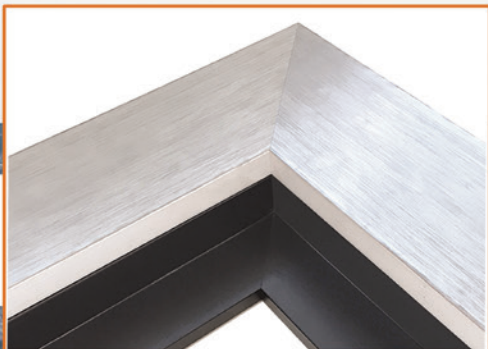

FA | Fine Art
COLLECTION

84341 • 3" brushed silver cube

84342 • 3" brushed black cube

84337 • 3 1/2" brushed gold scoop

84338 • 3 1/2" brushed silver scoop

84339 • 3 1/2" brushed black scoop

Floatmate Compatible: Fine Art mouldings 84113-84117 have 1 1/4" rabbets, allowing it to be paired with floater style 83541. Above, left: 84113 with floater 83541.