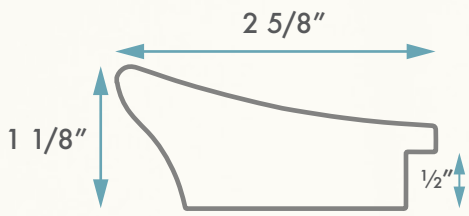

84111 • 2 5/8" light aluminum overlap veneer
(1/2" rabbet)

84111 • light aluminum

84114 • 3 1/8" medium aluminum veneer

84113 • 3 1/8" light aluminum veneer
(1 1/4" rabbet)

84113 • light aluminum veneer
with white wash back edge