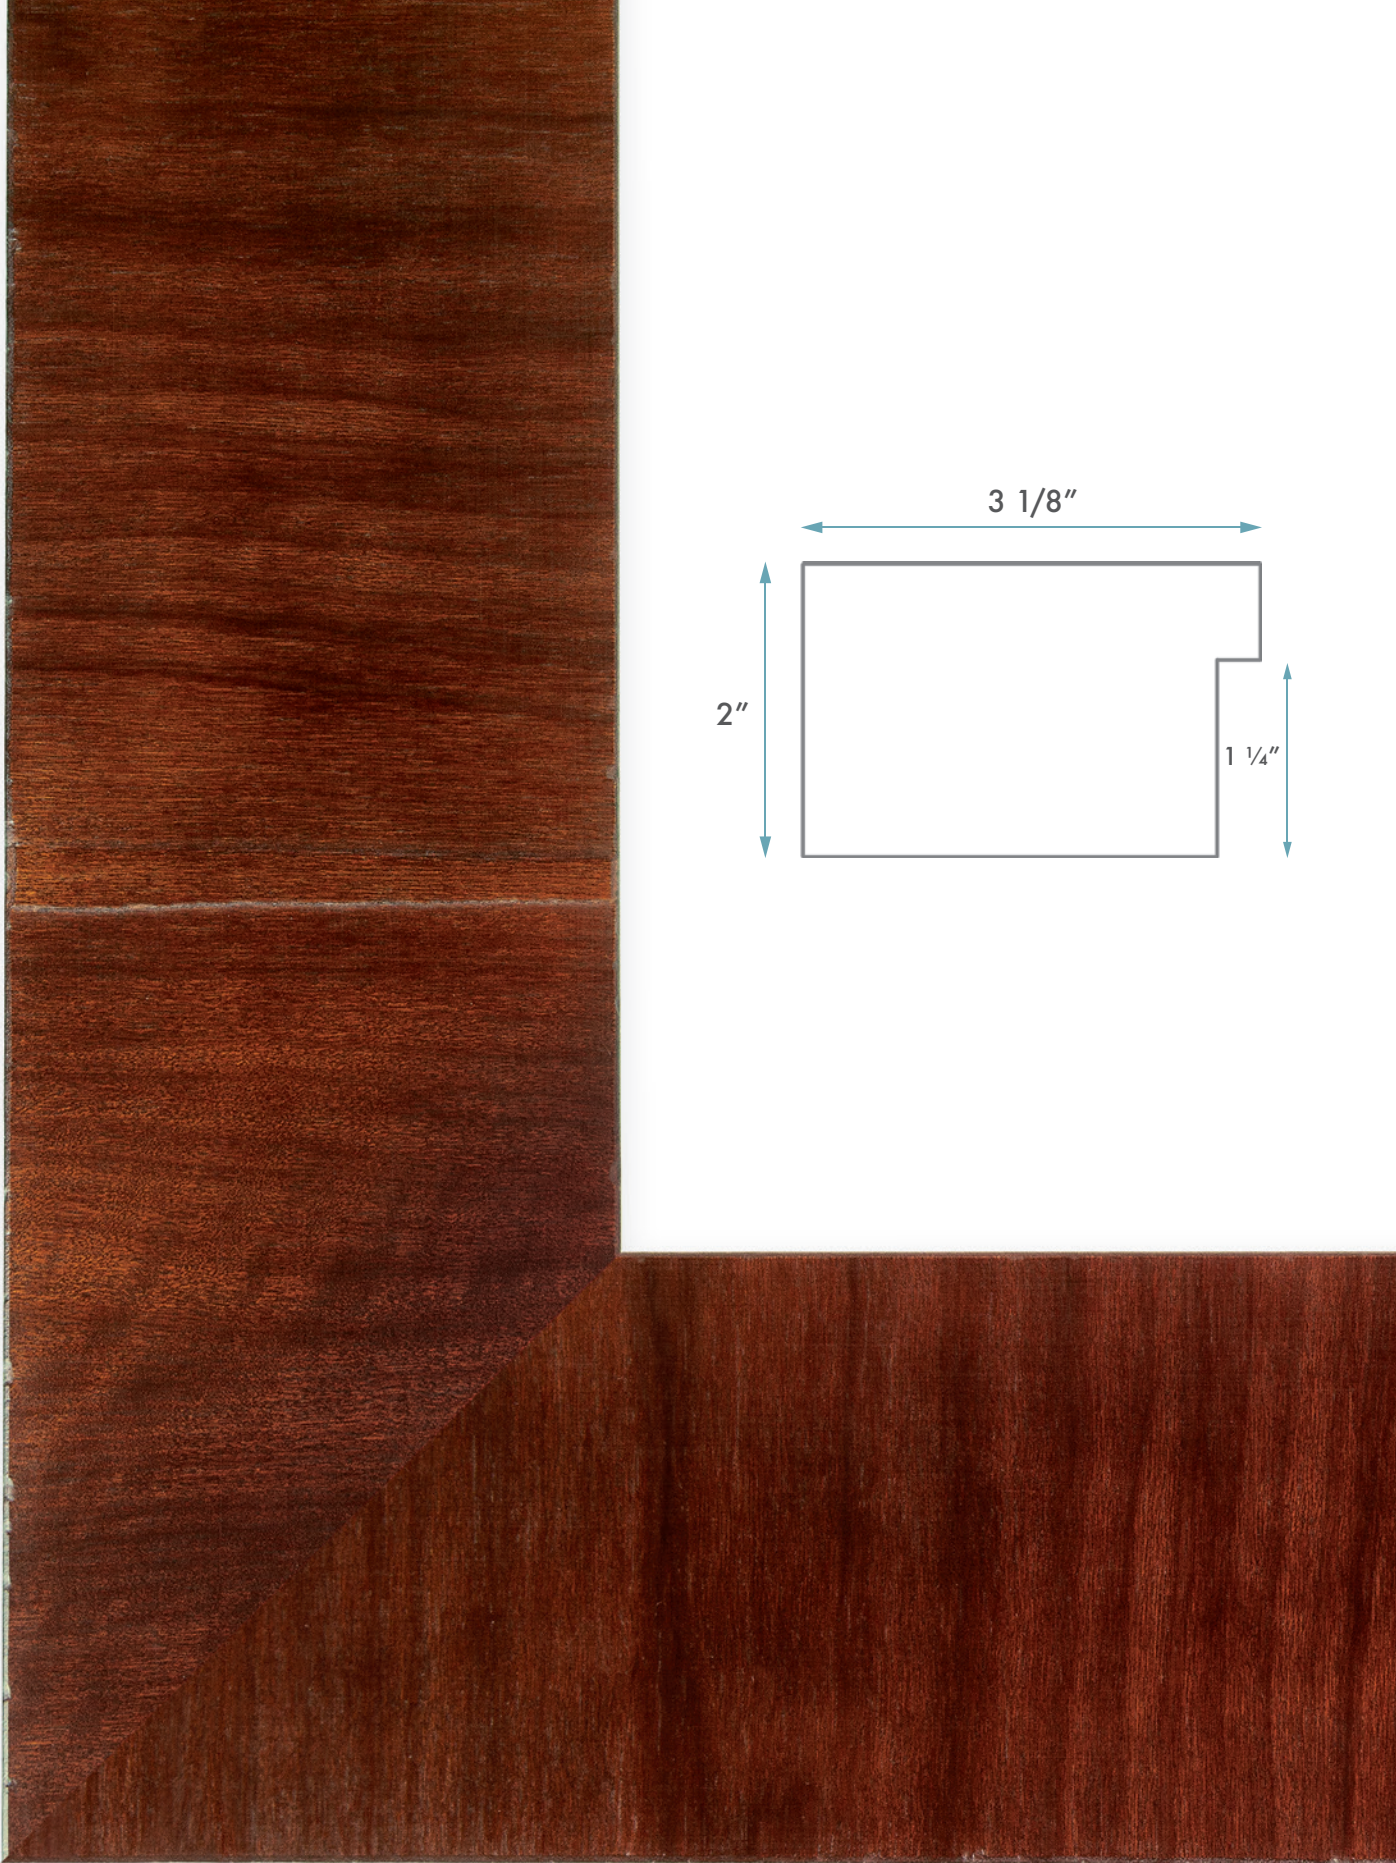

84115 • 3 1/8" light olive overlap veneer