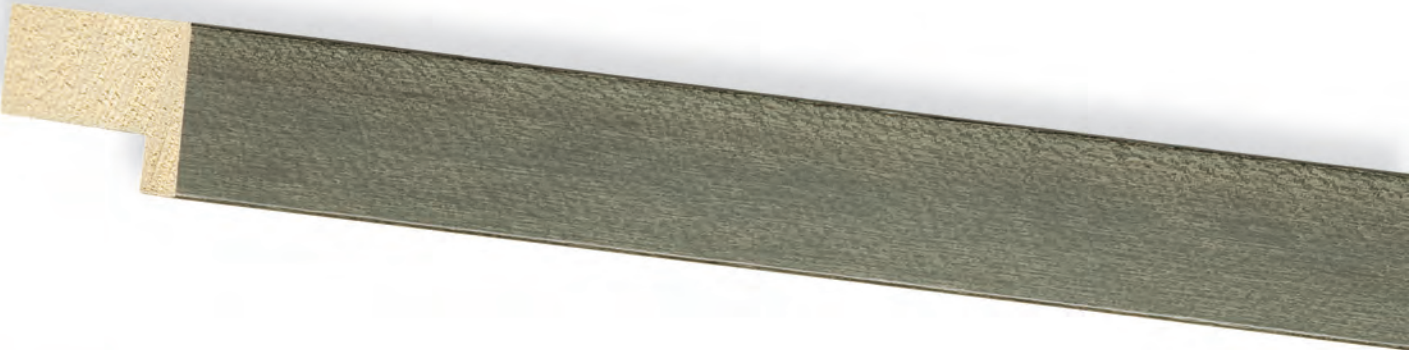

OSLOTM

83673

83674

83675

83676

83677

83678

83679

83680

83681

83682

OSLO™

Oslo is a collection of 10 classic maple veneer mouldings with 2 profiles stained in 5 wood tones. The simplicity of the profiles and finishes make Oslo an indispensable collection well suited for many types of artwork. Oslo mouldings are essential basics, a valuable "go-to" resource for numerous projects as well as providing framing solutions for a variety of tastes in design.

Oslo's maple veneer is laid over pine, giving you the fine grain of hardwood maple without the difficulty in cutting and joining a hardwood moulding.

The clean, geometric profiles and warm wood tones of Oslo work nicely with photography and artwork in either a colorful or neutral palette.