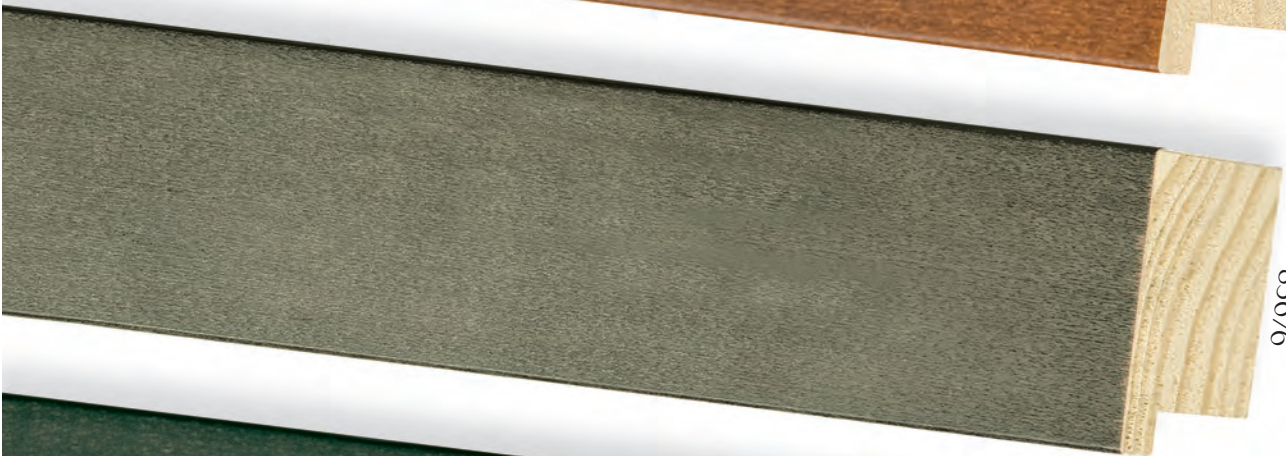

83673

83674

83675

83676

83677