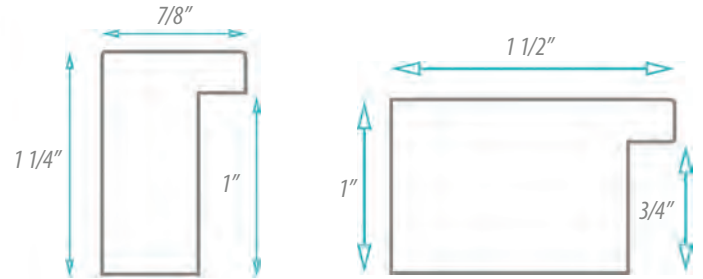

83680

83681

83682

OSLO™

Oslo is a collection of 10 classic maple veneer mouldings with 2 profiles stained in 5 wood tones. The simplicity of the profiles and finishes make Oslo an indispensable collection well suited for many types of artwork. Oslo mouldings are essential basics, a valuable "go-to" resource for numerous projects as well as providing framing solutions for a variety of tastes in design.